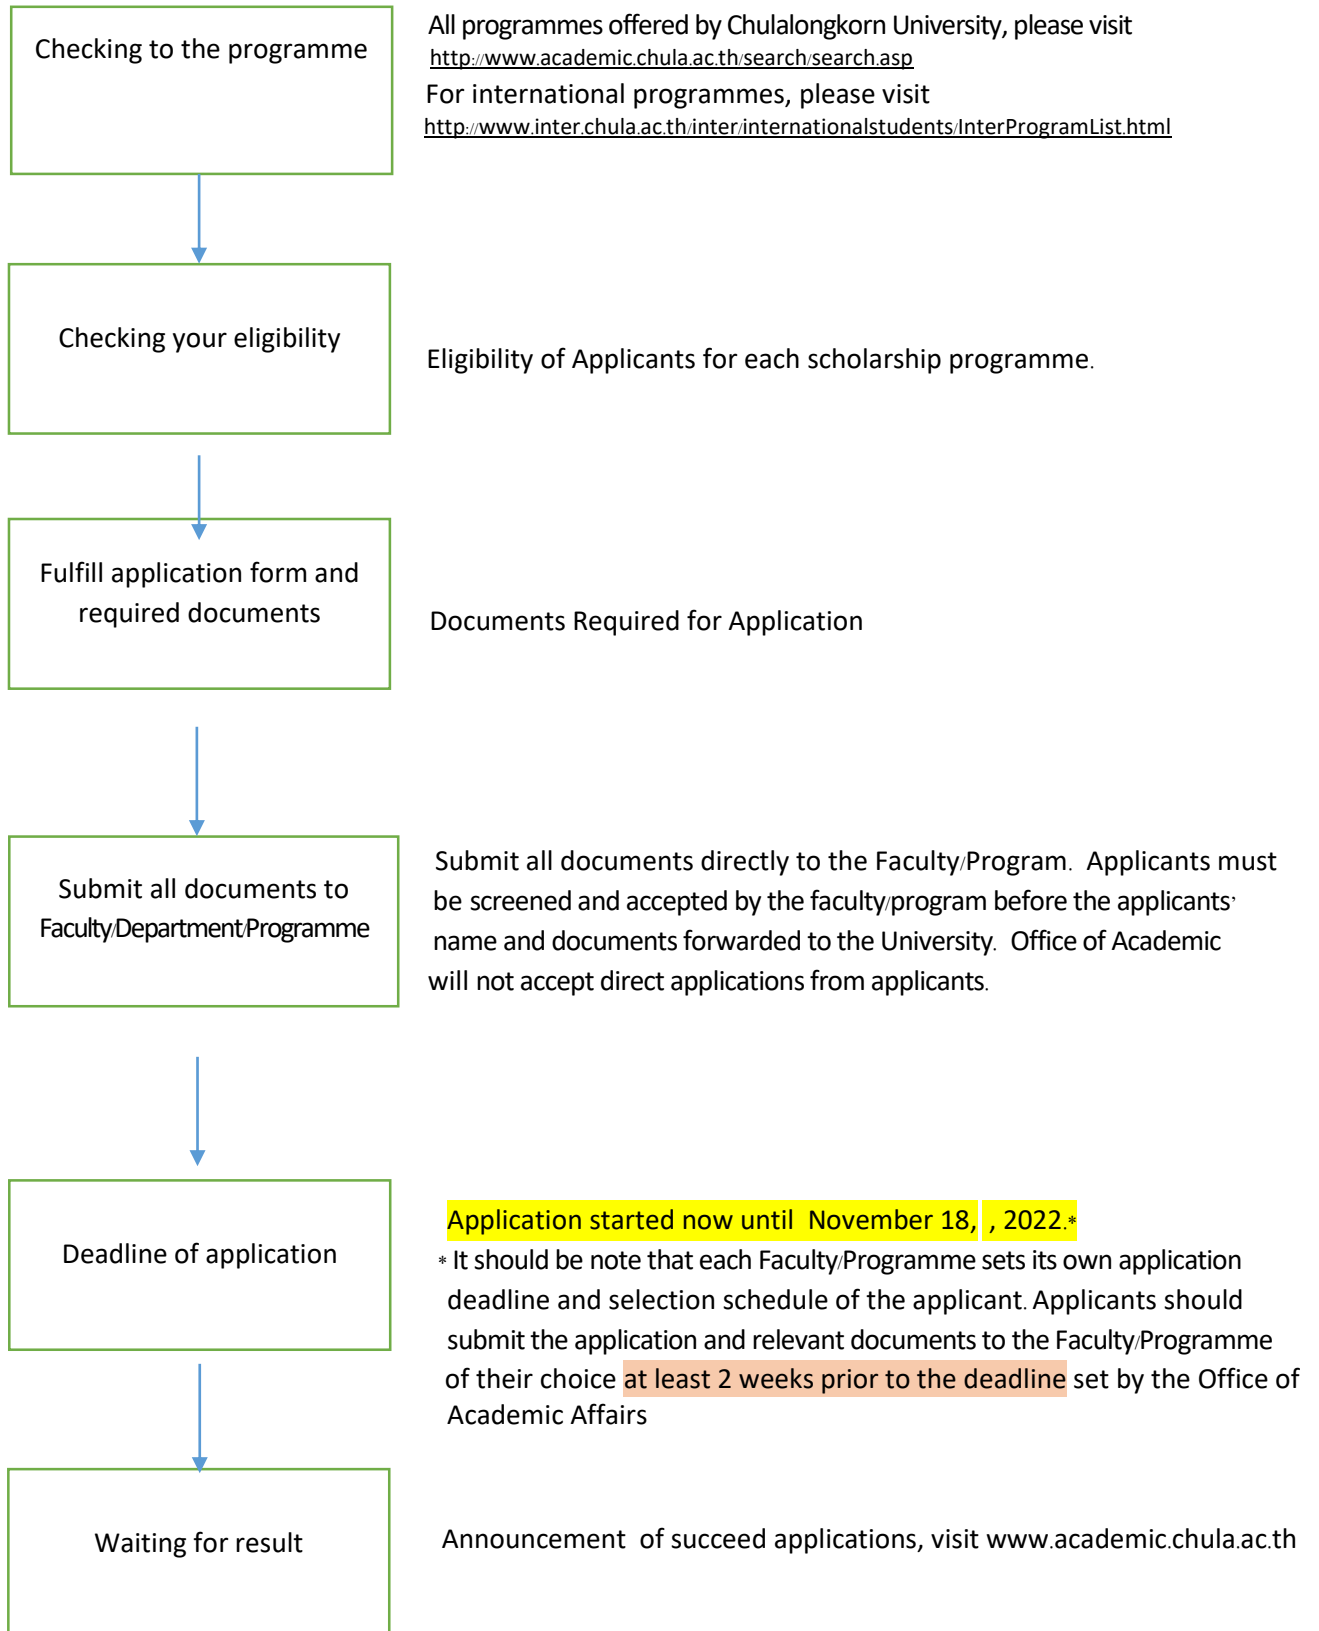

Application step for SEAN or NON-ASEAN Scholarship Program

More information, please contact by e-mail : tpornari@chula.ac.th.

Please be noted that do not submit application document to this email.